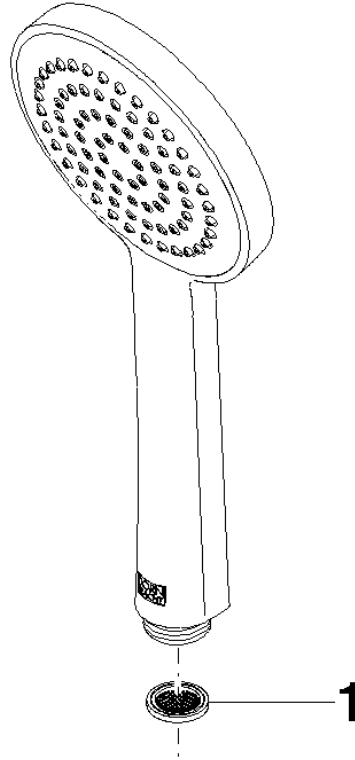

Showerpipe with shower thermostat - Chrome

IMO

ST 050 305 1979

Fits: IMO, LULU, TARA, LISSÉ, VAIA, META, CYO

- shower with fixed riser projection 453mm
- Rain shower: PURE RAIN, max. flow rate 7 l/min (at 3 bar)
- rain shower Ø 220 mm
- rain shower with anti-scale system
- Hand shower: COMPACT RAIN, max. flow rate 15 l/min (at 3 bar)
- spray head Ø 100mm
- rotary diverter with volume control and shut-off function
- slide-on rosettes Ø 70 mm
- height of fittings up to rain shower (bottom edge) 1009mm
- height of fittings up to top edge of elbow 1150mm
- gauge 150 mm - 13 mm
- metal shower hose 1750mm with integrated anti-twist protection
- 1/2" connection
- slide bar
- Pipe diameter 23.5 mm

- COMPACT RAIN, max. flow rate 15 l/min (at 3 bar)
- with anti-scale system
- spray head Ø 100mm
- 1/2" connection

Intrinsic protection against back flow.

Fits: IMO, LULU, MADISON, MEM, TARA,
CL.1, LISSÉ, VAIA, META, CYO

Showerpipe with shower thermostat - Chrome

IMO

ST 050 305 1979

ST 050 305 1979

mm [inches]

Flow rate chart

Certificates

DVGW_DW-
6517DN0129.

WRAS_2009011.

LGA_29981.

Spare parts list

No.	Item Number	Name	Quantity used	Delivery time
1	09 23 01 039 90	sieve	1	2

ST 050 305 1979

Fits: IMO, LULU, TARA, LISSÉ, VAIA, META

- shower with fixed riser projection 453mm
- overhead shower: rain flow
- rain shower Ø 220 mm
- rain shower with anti-scale system
- max. rainshower flow 7 l/min
- rotary diverter with volume control and shut-off function
- slide-on rosettes Ø 70 mm
- height of fittings up to rain shower (bottom edge) 1009mm
- height of fittings up to top edge of elbow 1150mm
- gauge 150 mm - 13 mm
- metal shower hose 1750mm with integrated anti-twist protection
- 1/2" connection
- slide bar
- Pipe diameter 23.5 mm
- quick clearing
- This product can help a building meet the requirements of Green Building Rating Systems, e.g. LEED®, BREEAM®, DGNB