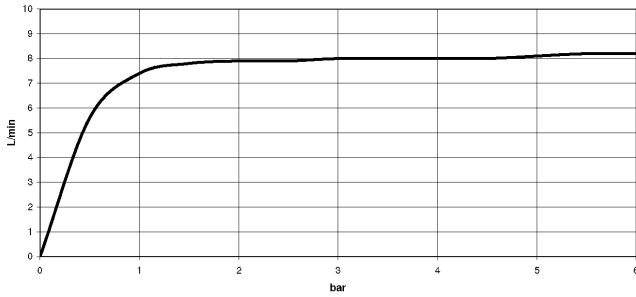

Required miscellaneous

	Hand shower FlowReduce - Chrome	28 018 979-00 0010
--	--	-----------------------

Showerpipe with shower thermostat - Chrome

IMO

ST 050 305 1979

ST 050 305 1979

mm [inches]
1:10

Flow rate chart