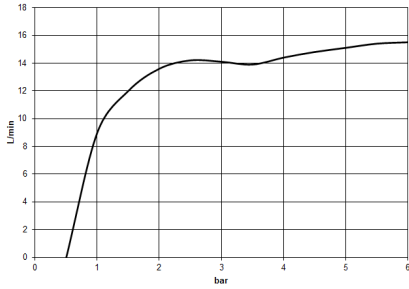

Showerpipe with shower thermostat - Chrome

IMO

ST 050 305 1979

ST 050 305 1979

mm [inches]

Flow rate chart

Certificates

DVGW_DW-
6517DN0129.