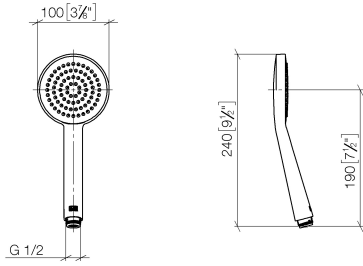

Showerpipe with shower thermostat - Chrome

IMO

ST 050 305 1979

Fits: IMO, LULU, TARA, LISSÉ, VAIA, META, CYO

- shower with fixed riser projection 453mm
- Rain shower: PURE RAIN, max. flow rate 7 l/min (at 3 bar)
- rain shower Ø 220 mm
- rain shower with anti-scale system
- Hand shower: COMPACT RAIN, max. flow rate 15 l/min (at 3 bar)
- spray head Ø 100mm
- rotary diverter with volume control and shut-off function
- slide-on rosettes Ø 70 mm
- height of fittings up to rain shower (bottom edge) 1009mm
- height of fittings up to top edge of elbow 1150mm
- gauge 150 mm - 13 mm
- metal shower hose 1750mm with integrated anti-twist protection
- 1/2" connection
- slide bar
- Pipe diameter 23.5 mm

- COMPACT RAIN, max. flow rate 15 l/min (at 3 bar)
- with anti-scale system
- spray head Ø 100mm
- 1/2" connection

Intrinsic protection against back flow.

Fits: IMO, LULU, MADISON, MEM, TARA,
CL.1, LISSÉ, VAIA, META, CYO

Showerpipe with shower thermostat - Chrome

IMO

ST 050 305 1979

ST 050 305 1979

mm [inches]

Flow rate chart

Certificates

DVGW_DW-
6517DN0129.

WRAS_2009011.

LGA_29981.

Spare parts list

No.	Item Number	Name	Quantity used	Delivery time
1	09 23 01 039 90	sieve	1	2

ST 050 305 1979

Fits: IMO, LULU, TARA, LISSÉ, VAIA, META

- shower with fixed riser projection 453mm
- overhead shower: rain flow
- rain shower Ø 220 mm
- rain shower with anti-scale system
- max. rainshower flow 7 l/min
- rotary diverter with volume control and shut-off function
- slide-on rosettes Ø 70 mm
- height of fittings up to rain shower (bottom edge) 1009mm
- height of fittings up to top edge of elbow 1150mm
- gauge 150 mm - 13 mm
- metal shower hose 1750mm with integrated anti-twist protection
- 1/2" connection
- slide bar
- Pipe diameter 23.5 mm
- quick clearing
- This product can help a building meet the requirements of Green Building Rating Systems, e.g. LEED®, BREEAM®, DGNB