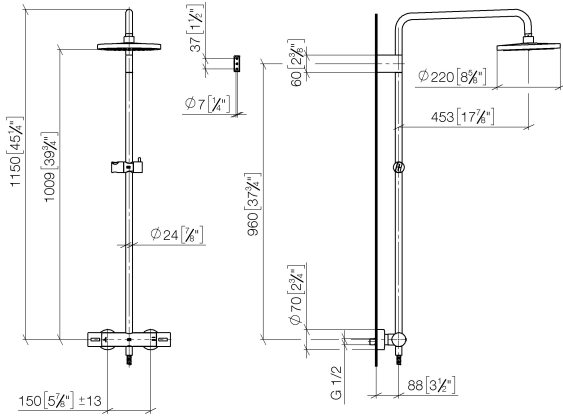

Showerpipe with shower thermostat - Chrome

IMO

ST 050 305 1979

Fits: IMO, LULU, TARA, LISSÉ, VAIA, META, CYO

- shower with fixed riser projection 453mm
- Rain shower: PURE RAIN, max. flow rate 7 l/min (at 3 bar)
- rain shower Ø 220 mm
- rain shower with anti-scale system
- Hand shower: COMPACT RAIN, max. flow rate 15 l/min (at 3 bar)
- spray head Ø 100mm
- rotary diverter with volume control and shut-off function
- slide-on rosettes Ø 70 mm
- height of fittings up to rain shower (bottom edge) 1009mm
- height of fittings up to top edge of elbow 1150mm
- gauge 150 mm - 13 mm
- metal shower hose 1750mm with integrated anti-twist protection
- 1/2" connection
- slide bar
- Pipe diameter 23.5 mm

Required miscellaneous

	Hand shower FlowReduce - Chrome	28 018 979-00 0010
--	--	-----------------------

Showerpipe with shower thermostat - Chrome

IMO

ST 050 305 1979

ST 050 305 1979

mm [inches]
1:10

Flow rate chart

Certificates

DVGW_DW-6509DN0123. Belgaqua_21-032-27_5. WRAS_2204013. LGA_38737.

ST 050 305 1979

Spare parts list

No.	Item Number	Name	Quantity used	Delivery time
1	90 12 05 092 20-00	shower	1	10
2	09 23 01 039 90	sieve	1	2
3	90 28 22 348 00-00	pipe	1	10
4	90 17 11 150 00-00	holder	1	10
5	90 28 22 349 00-00	pipe	1	10
6	04 17 01 250 00-00	connection	1	10
7	90 17 33 015 00-00	handle	2	10
8	90 14 20 026 00 90	seal	1	2
9	12 570 970-00	Slide unit - Chrome	1	10
10	28 322 970-00	Metal shower hose 1/2" x 3/8" x 1750 mm - Chrome	1	2