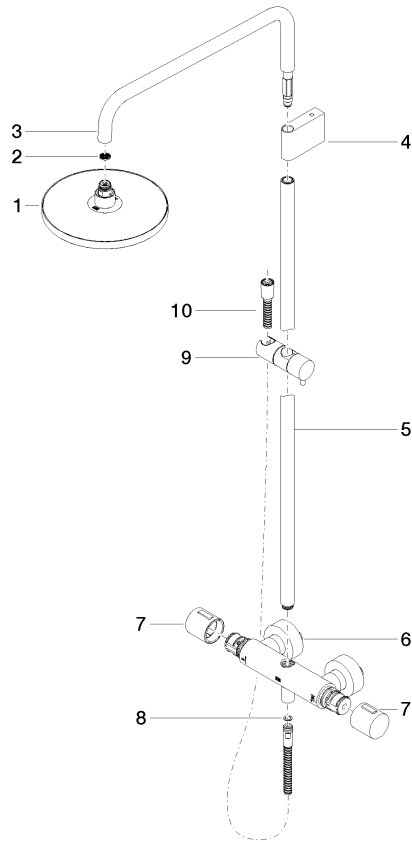

Showerpipe with shower thermostat - Chrome

IMO

ST 050 305 1979

Fits: IMO, LULU, TARA, LISSÉ, VAIA, META, CYO

- shower with fixed riser projection 453mm
- Rain shower: PURE RAIN, max. flow rate 7 l/min (at 3 bar)
- rain shower Ø 220 mm
- rain shower with anti-scale system
- Hand shower: COMPACT RAIN, max. flow rate 15 l/min (at 3 bar)
- spray head Ø 100mm
- rotary diverter with volume control and shut-off function
- slide-on rosettes Ø 70 mm
- height of fittings up to rain shower (bottom edge) 1009mm
- height of fittings up to top edge of elbow 1150mm
- gauge 150 mm - 13 mm
- metal shower hose 1750mm with integrated anti-twist protection
- 1/2" connection
- slide bar
- Pipe diameter 23.5 mm

Required miscellaneous

	Hand shower FlowReduce - Chrome	28 018 979-00 0010
--	--	-----------------------

Showerpipe with shower thermostat - Chrome

IMO

ST 050 305 1979

ST 050 305 1979

mm [inches]
1:10

Flow rate chart

Certificates

DVGW_DW-6509DN0123. Belgaqua_21-032-27_5. WRAS_2204013. LGA_38737.

ST 050 305 1979

Spare parts list

No.	Item Number	Name	Quantity used	Delivery time
1	90 12 05 092 20-00	shower	1	10
2	09 23 01 039 90	sieve	1	2
3	90 28 22 348 00-00	pipe	1	10
4	90 17 11 150 00-00	holder	1	10
5	90 28 22 349 00-00	pipe	1	10
6	04 17 01 250 00-00	connection	1	10
7	90 17 33 015 00-00	handle	2	10
8	90 14 20 026 00 90	seal	1	2
9	12 570 970-00	Slide unit - Chrome	1	10
10	28 322 970-00	Metal shower hose 1/2" x 3/8" x 1750 mm - Chrome	1	2